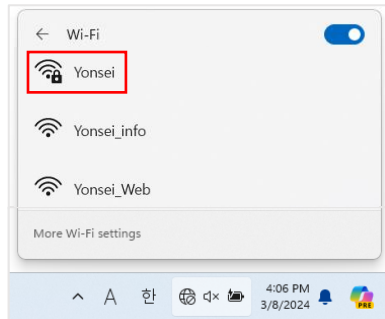

D. After Windows 8.1 Version

1. 1 Click the Wi-Fi icon in the bottom right
2. Click **Yonsei** SSID