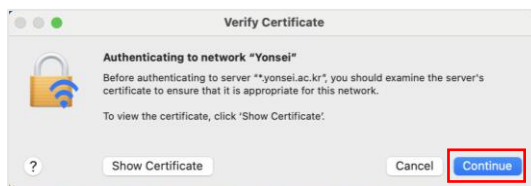

C. macOS

1. 1 Click the Wi-Fi icon in the top right
   - Click **Yonsei** SSID

1. 2 Enter account information
   - ID : Yonsei Portal ID
   - Password : Yonsei Portal password

1. 3 Verify Certificate Check
   - Click **Continue**

1. 4 Connected