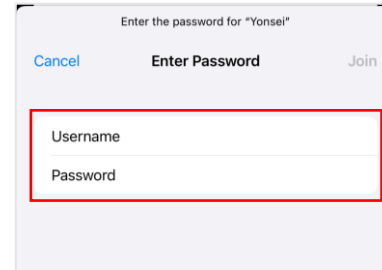

# A. Android

- 1 Setting -> Connection -> Wi-Fi  
- Tab **Yonsei** SSID

- 2 Enter account information  
- ID : Yonsei Portal ID  
- Password : Yonsei Portal password  
- CA Certificate -> **Don't validate**
- 
- Tab **View more**

- 3 Change the EAP method  
- Change to **TTLS**

- Tab **Connect**

- 4 Connected

# B. IOS

- 1 Settings -> Wi-Fi  
- Tab **Yonsei** SSID

- 2 Enter account information  
- ID : Yonsei Portal ID  
- Password : Yonsei Portal password

- 3 Verify the Certificate  
- Tab **Trust**

- 4 Connected