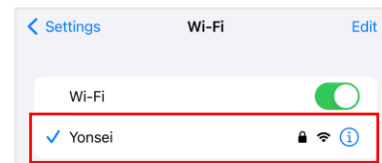

# B. IOS

- 1 Settings -> Wi-Fi  
- Tab **Yonsei** SSID

- 2 Enter account information  
- ID : Yonsei Portal ID  
- Password : Yonsei Portal password

- 3 Verify the Certificate  
- Tab **Trust**

- 4 Connected

# C. macOS

- 1 Click the Wi-Fi icon in the top right  
- Click **Yonsei** SSID

- 2 Enter account information  
- ID : Yonsei Portal ID  
- Password : Yonsei Portal password

- 3 Verify Certificate Check  
- Click **Continue**