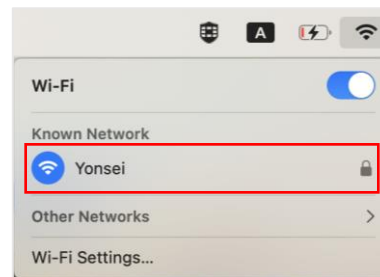

# B. IOS

- 1 Settings -> Wi-Fi  
- Tab **Yonsei** SSID

- 2 Enter account information  
- ID : Yonsei Portal ID  
- Password : Yonsei Portal password

- 3 Verify the Certificate  
- Tab **Trust**

- 4 Connected

# C. macOS

- 1 Click the Wi-Fi icon in the top right  
- Click **Yonsei** SSID

- 2 Enter account information  
- ID : Yonsei Portal ID  
- Password : Yonsei Portal password

- 3 Verify Certificate Check  
- Click **Continue**