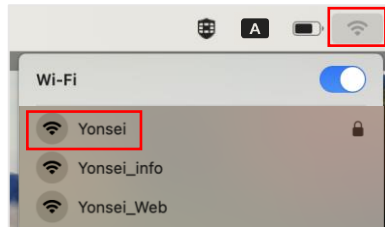

C. macOS

1. 1 Click the Wi-Fi icon in the top right
   - Click **Yonsei** SSID

1. 2 Enter account information
   - ID : Yonsei Portal ID
   - Password : Yonsei Portal password

1. 3 Verify Certificate Check
   - Click **Continue**

1. 4 Connected