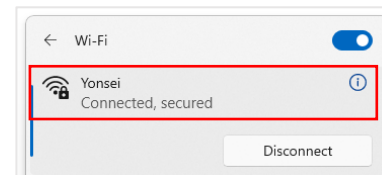

# D. After Windows 8.1 Version

- 1 Click the Wi-Fi icon in the bottom right
- Click **Yonsei** SSID

- 2 Enter account information
- ID : Yonse Portal ID
  - Password : Yonse Portal password

- 3 Check the SSID
- Click **Connect**