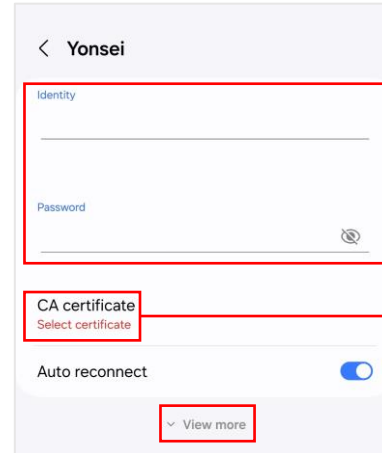

## Wireless Connection Manual

- A. Android
- B. IOS
- C. macOS
- D. After Windows 8.1 Version
- E. Install Agent in Windows 7,8
- F. Use Agent in Windows 7,8

# A. Android

- 1 Setting -> Connection -> Wi-Fi  
- Tab **Yonsei** SSID

- 2 Enter account information  
- ID : Yonsei Portal ID  
- Password : Yonsei Portal password  
- CA Certificate -> **Don't validate**
- 
- Tab **View more**