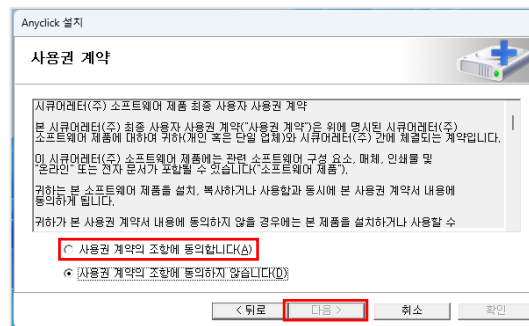

E. Install Agent in Windows 7,8

1. 1 Download the Agent file from the Yonsei_info (Wireless Guide page) or Sinchon IT Service site.

2 Install Progress

1. 3 Check for Shortcuts on your desktop After installation agent