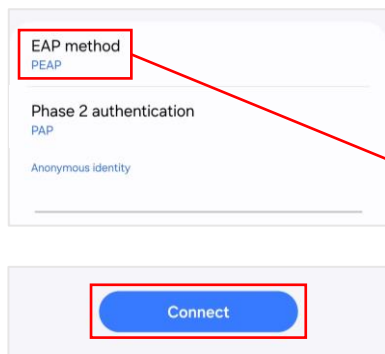

## Wireless Connection Manual

- A. Android
- B. IOS
- C. macOS
- D. After Windows 8.1 Version
- E. Install Agent in Windows 7,8
- F. Use Agent in Windows 7,8

# A. Android

- 1 Setting -> Connection -> Wi-Fi  
- Tab **Yonsei** SSID

- 2 Enter account information  
- ID : Yonsei Portal ID  
- Password : Yonsei Portal password  
- CA Certificate -> **Don't validate**
- 
- Tab **View more**