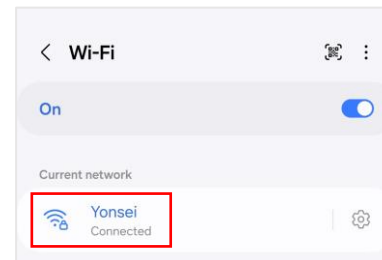

## Wireless Connection Manual

- A. Android
- B. IOS
- C. macOS
- D. After Windows 8.1 Version
- E. Install Agent in Windows 7,8
- F. Use Agent in Windows 7,8

# A. Android

- 1 Setting -> Connection -> Wi-Fi  
- Tab **Yonsei** SSID

- 2 Enter account information  
- ID : Yonsei Portal ID  
- Password : Yonsei Portal password  
- CA Certificate -> **Don't validate**
- 
- Tab **View more**

- 3 Change the EAP method  
- Change to **TTLS**

- Tab **Connect**

- 4 Connected