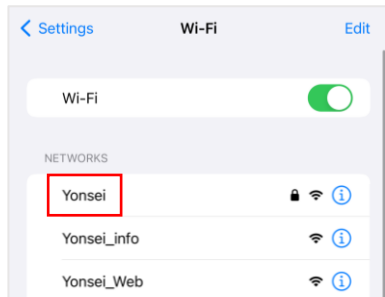

# A. Android

- 1 Setting -> Connection -> Wi-Fi  
- Tab **Yonsei** SSID

- 2 Enter account information  
- ID : Yonsei Portal ID  
- Password : Yonsei Portal password  
- CA Certificate -> **Don't validate**
- 
- Tab **View more**

- 3 Change the EAP method  
- Change to **TTLS**

- Tab **Connect**

- 4 Connected

# B. IOS

- 1 Settings -> Wi-Fi  
- Tab **Yonsei** SSID

- 2 Enter account information  
- ID : Yonsei Portal ID  
- Password : Yonsei Portal password

- 3 Verify the Certificate  
- Tab **Trust**

- 4 Connected