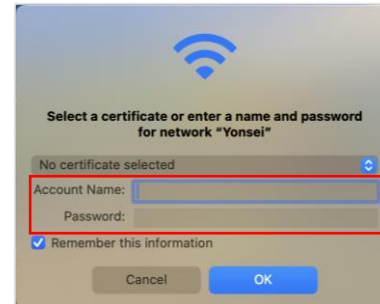

# A. Android

- 1 Setting -> Connection -> Wi-Fi  
- Tab **Yonsei** SSID

- 2 Enter account information  
- ID : Yonsei Portal ID  
- Password : Yonsei Portal password  
- CA Certificate -> **Don't validate**
- 
- Tab **View more**

- 3 Change the EAP method  
- Change to **TTLS**

- Tab **Connect**

- 4 Connected

# B. IOS

- 1 Settings -> Wi-Fi  
- Tab **Yonsei** SSID

- 2 Enter account information  
- ID : Yonsei Portal ID  
- Password : Yonsei Portal password

- 3 Verify the Certificate  
- Tab **Trust**

- 4 Connected

# C. macOS

- 1 Click the Wi-Fi icon in the top right  
- Click **Yonsei** SSID

- 2 Enter account information  
- ID : Yonsei Portal ID  
- Password : Yonsei Portal password

- 3 Verify Certificate Check  
- Click **Continue**