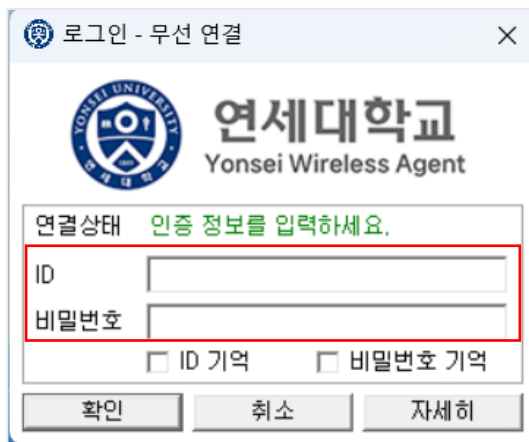

F. Use Agent in Windows 7,8

1 Run Yonsei Wireless Manager on your PC

2 Double click for Yonsei icon

3 Put your information

- ID : Yonsei Portal ID
- Password : Yonsei Portal password

4 Connected