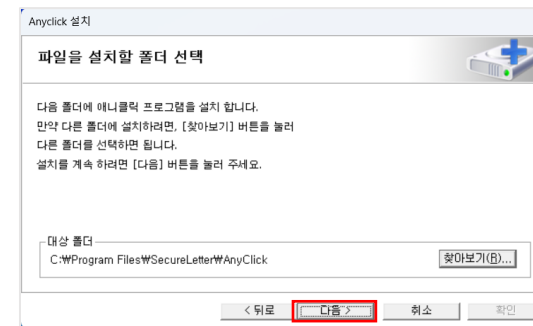

E. Install Agent in Windows 7,8

1. 1 Download the Agent file from the Yonsei_info (Wireless Guide page) or Sinchon IT Service site.

2 Install Progress

1. 3 Check for Shortcuts on your desktop After installation agent