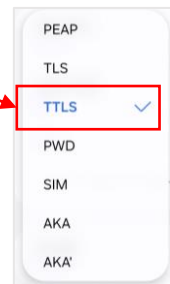

## Wireless Connection Manual

- A. Android
- B. IOS
- C. macOS
- D. After Windows 8.1 Version
- E. Install Agent in Windows 7,8
- F. Use Agent in Windows 7,8

# A. Android

- 1 Setting -> Connection -> Wi-Fi  
- Tab **Yonsei** SSID

- 2 Enter account information  
- ID : Yonsei Portal ID  
- Password : Yonsei Portal password  
- CA Certificate -> **Don't validate**
- 
- Tab **View more**

- 3 Change the EAP method  
- Change to **TTLS**

- Tab **Connect**

- 4 Connected