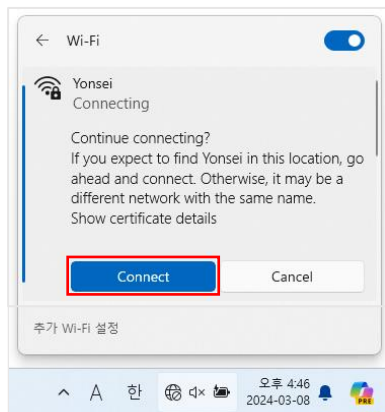

# C. macOS

- 1 Click the Wi-Fi icon in the top right  
- Click **Yonsei** SSID

- 2 Enter account information  
- ID : Yonsei Portal ID  
- Password : Yonsei Portal password

- 3 Verify Certificate Check  
- Click **Continue**

# D. After Windows 8.1 Version

- 1 Click the Wi-Fi icon in the bottom right
- Click **Yonsei** SSID

- 2 Enter account information
- ID : Yonse Portal ID
  - Password : Yonse Portal password

- 3 Check the SSID
- Click **Connect**