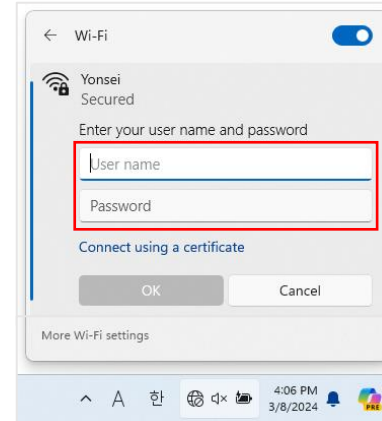

1. 2 Enter account information
2. ID : Yonse Portal ID
   - Password : Yonse Portal password