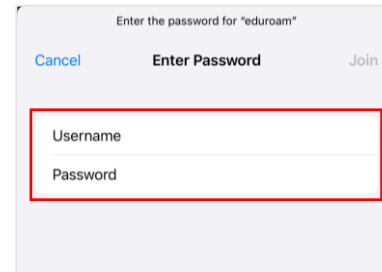

- 2 Enter account information
- ID : **Yonsei Portal ID@yonsei.ac.kr**
- Password : **Yonsei Portalpassword**
- CA Certificate -> **Don't validate**

- Tab **View more**

- 3 Change the EAP method
- Change to **TTLS**

- Tab **Connect**

- 4 Connected

B. IOS

- 1 Settings -> Wi-Fi
- Tab **eduroam** SSID

- 2 Enter account information
- ID : **Yonsei Portal ID@yonsei.ac.kr**
- Password : Yonsei Portal password

- 3 Verify the Certificate
- Tab **Trust**

- 4 Connected

C. macOS

- 1 Click the Wi-Fi icon in the top right
- Click **eduroam** SSID

- 2 Enter account information
- ID : **Yonsei Portal ID@yonsei.ac.kr**
- Password : Yonsei Portal password

- 3 Verify Certificate Check
- Click **Continue**