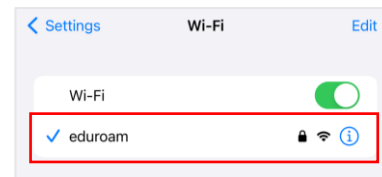

- Tab **Connect**

- 4 Connected

B. IOS

- 1 Settings -> Wi-Fi
- Tab **eduroam** SSID

- 2 Enter account information
- ID : **Yonsei Portal ID@yonsei.ac.kr**
- Password : Yonsei Portal password

- 3 Verify the Certificate
- Tab **Trust**

- 4 Connected

C. macOS

- 1 Click the Wi-Fi icon in the top right
- Click **eduroam** SSID

- 2 Enter account information
- ID : **Yonsei Portal ID@yonsei.ac.kr**
- Password : Yonsei Portal password

- 3 Verify Certificate Check
- Click **Continue**