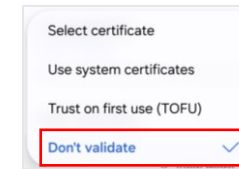

- 2 Enter account information
- ID : **Yonsei Portal ID@yonsei.ac.kr**
- Password : **Yonsei Portalpassword**
- CA Certificate -> **Don't validate**

- Tab **View more**

- 3 Change the EAP method
- Change to **TTLS**