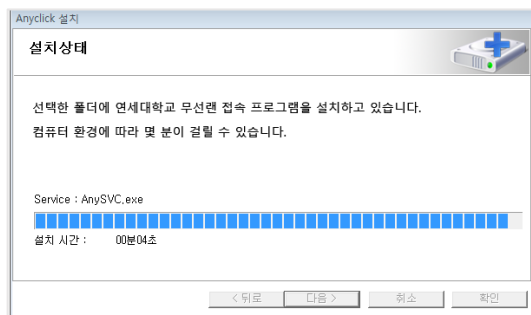

- 4 Connected

D. After Windows 8.1 Version

- 1 Click the Wi-Fi icon in the bottom right
- Click **eduroam** SSID

- 2 Enter account information
- ID : **Yonsei Portal ID@yonsei.ac.kr**
 - Password : Yonsei Portal password

- 3 Check the SSID
- Click **Connect**

- 4 Connected

E. Install Agent in Windows 7,8

- 1 Download the Agent file from the **Yonsei_info** (Wireless Guide Page) or Sinchon IT Service site.

2 Install Progress