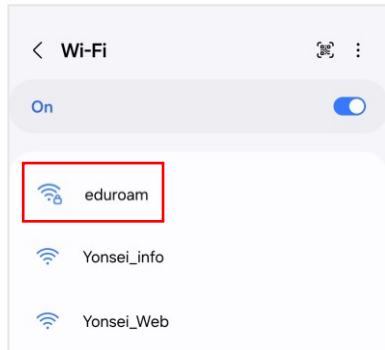

연세대학교
YONSEI UNIVERSITY

eduroam SSID

Wireless Connection Manual

- A. Android
- B. IOS
- C. macOS
- D. After Windows 8.1 Version
- E. Install Agent in Windows 7,8
- F. Use Agent in Windows 7,8

A. Android

- 1 Setting -> Connection -> Wi-Fi
- Tab **eduroam** SSID