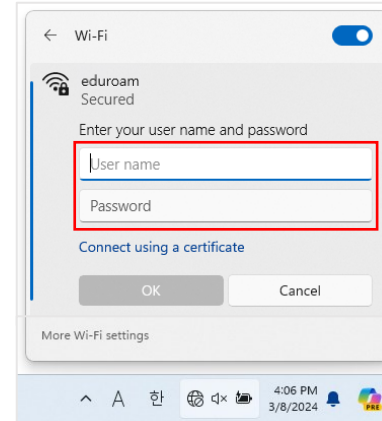

- Tab **Connect**

- 4 Connected

B. IOS

- 1 Settings -> Wi-Fi
- Tab **eduroam** SSID

- 2 Enter account information
- ID : **Yonsei Portal ID@yonsei.ac.kr**
- Password : Yonsei Portal password

- 3 Verify the Certificate
- Tab **Trust**

- 4 Connected

C. macOS

- 1 Click the Wi-Fi icon in the top right
- Click **eduroam** SSID

- 2 Enter account information
- ID : **Yonsei Portal ID@yonsei.ac.kr**
- Password : Yonsei Portal password

- 3 Verify Certificate Check
- Click **Continue**

- 4 Connected

D. After Windows 8.1 Version

- 1 Click the Wi-Fi icon in the bottom right
- Click **eduroam** SSID

- 2 Enter account information
- ID : **Yonsei Portal ID@yonsei.ac.kr**
 - Password : Yonsei Portal password