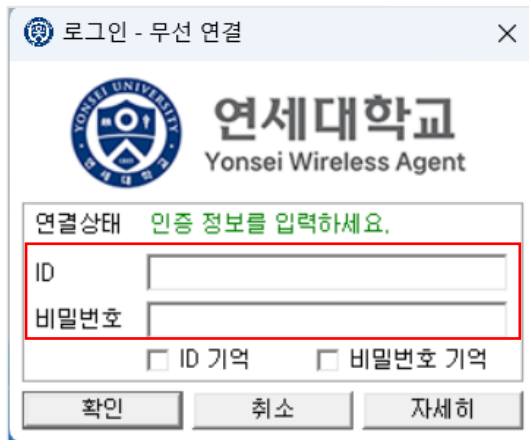

- 3 Check the SSID
- Click **Connect**

- 4 Connected

E. Install Agent in Windows 7,8

- 1 Download the Agent file from the **Yonsei_info** (Wireless Guide Page) or Sinchon IT Service site.

2 Install Progress

- 3 Check for Shortcuts on your desktop After installation agent

F. Use Agent in Windows 7,8

1 Run Yonsei Wireless Manager on your PC

2 Double click for the eduroam icon

3 Put your information

- ID:
Yonsei Portal ID@yonsei.ac.kr
- Password:
Yonsei Portal password