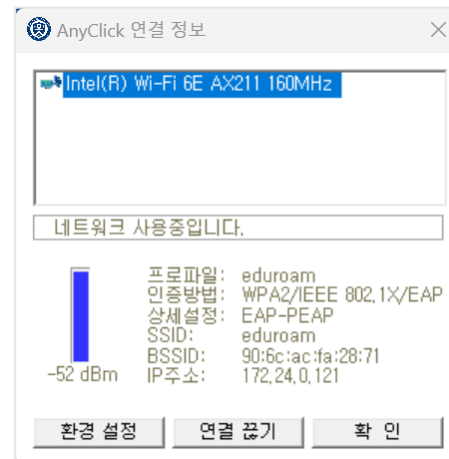

- 3 Check the SSID
- Click **Connect**

- 4 Connected

E. Install Agent in Windows 7,8

- 1 Download the Agent file from the **Yonsei_info** (Wireless Guide Page) or Sinchon IT Service site.

2 Install Progress

- 3 Check for Shortcuts on your desktop After installation agent

F. Use Agent in Windows 7,8

1 Run Yonsei Wireless Manager on your PC

2 Double click for the eduroam icon

3 Put your information

- ID:
Yonsei Portal ID@yonsei.ac.kr
- Password:
Yonsei Portal password