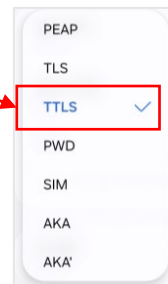

연세대학교
YONSEI UNIVERSITY

eduroam SSID

Wireless Connection Manual

- A. Android
- B. IOS
- C. macOS
- D. After Windows 8.1 Version
- E. Install Agent in Windows 7,8
- F. Use Agent in Windows 7,8

A. Android

- 1 Setting -> Connection -> Wi-Fi
- Tab **eduroam** SSID

- 2 Enter account information
- ID : **Yonsei Portal ID@yonsei.ac.kr**
- Password : **Yonsei Portalpassword**
- CA Certificate -> **Don't validate**

- Tab **View more**

- 3 Change the EAP method
- Change to **TTLS**