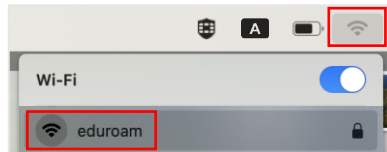

- Tab **Connect**

- 4 Connected

B. IOS

- 1 Settings -> Wi-Fi
- Tab **eduroam** SSID

- 2 Enter account information
- ID : **Yonsei Portal ID@yonsei.ac.kr**
- Password : Yonsei Portal password

- 3 Verify the Certificate
- Tab **Trust**

- 4 Connected

C. macOS

- 1 Click the Wi-Fi icon in the top right
- Click **eduroam** SSID

- 2 Enter account information
- ID : **Yonsei Portal ID@yonsei.ac.kr**
- Password : Yonsei Portal password

- 3 Verify Certificate Check
- Click **Continue**