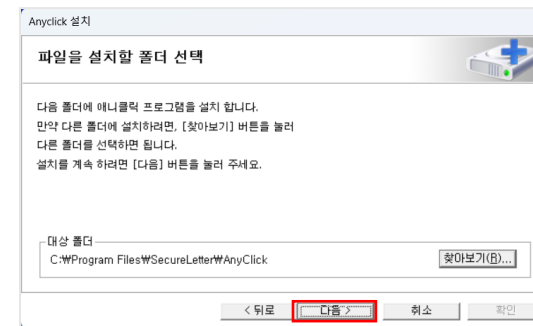

- 4 Connected

D. After Windows 8.1 Version

- 1 Click the Wi-Fi icon in the bottom right
- Click **eduroam** SSID

- 2 Enter account information
- ID : **Yonsei Portal ID@yonsei.ac.kr**
 - Password : Yonsei Portal password

- 3 Check the SSID
- Click **Connect**

- 4 Connected

E. Install Agent in Windows 7,8

- 1 Download the Agent file from the **Yonsei_info** (Wireless Guide Page) or Sinchon IT Service site.

2 Install Progress