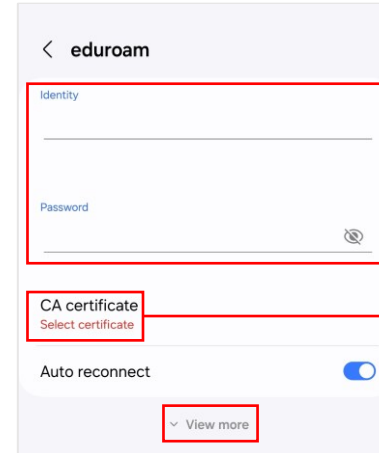

연세대학교
YONSEI UNIVERSITY

eduroam SSID

Wireless Connection Manual

- A. Android
- B. IOS
- C. macOS
- D. After Windows 8.1 Version
- E. Install Agent in Windows 7,8
- F. Use Agent in Windows 7,8

A. Android

- 1 Setting -> Connection -> Wi-Fi
- Tab **eduroam** SSID

- 2 Enter account information
- ID : **Yonsei Portal ID@yonsei.ac.kr**
- Password : **Yonsei Portalpassword**
- CA Certificate -> **Don't validate**

- Tab **View more**

- 3 Change the EAP method
- Change to **TTLS**