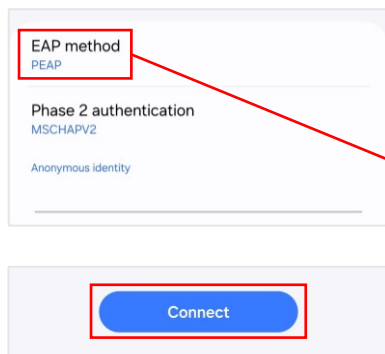

연세대학교
YONSEI UNIVERSITY

eduroam SSID

Wireless Connection Manual

- A. Android
- B. IOS
- C. macOS
- D. After Windows 8.1 Version
- E. Install Agent in Windows 7,8
- F. Use Agent in Windows 7,8

A. Android

- 1 Setting -> Connection -> Wi-Fi
- Tab **eduroam** SSID

- 2 Enter account information
- ID : **Yonsei Portal ID@yonsei.ac.kr**
- Password : **Yonsei Portalpassword**
- CA Certificate -> **Don't validate**

- Tab **View more**

- 3 Change the EAP method
- Change to **TTLS**