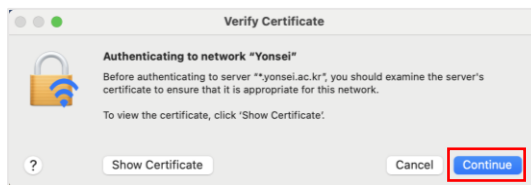

- 4 Connected

C. macOS

- 1 Click the Wi-Fi icon in the top right
- Click **eduroam** SSID

- 2 Enter account information
- ID : **Yonsei Portal ID@yonsei.ac.kr**
- Password : Yonsei Portal password

- 3 Verify Certificate Check
- Click **Continue**