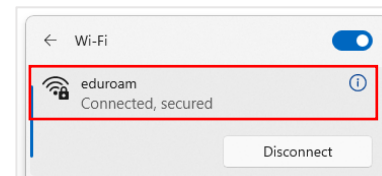

1. 4 Connected