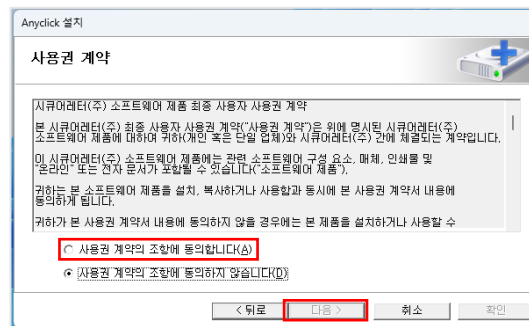

- 4 Connected

D. After Windows 8.1 Version

- 1 Click the Wi-Fi icon in the bottom right
- Click **eduroam** SSID

- 2 Enter account information
- ID : **Yonsei Portal ID@yonsei.ac.kr**
 - Password : Yonsei Portal password

- 3 Check the SSID
- Click **Connect**

- 4 Connected

E. Install Agent in Windows 7,8

- 1 Download the Agent file from the **Yonsei_info** (Wireless Guide Page) or Sinchon IT Service site.

2 Install Progress