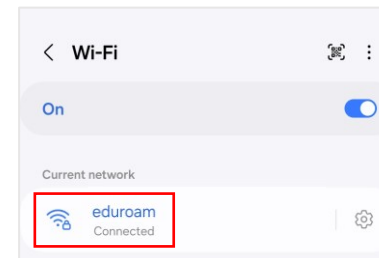

- 2 Enter account information
- ID : **Yonsei Portal ID@yonsei.ac.kr**
- Password : **Yonsei Portalpassword**
- CA Certificate -> **Don't validate**

- Tab **View more**

- 3 Change the EAP method
- Change to **TTLS**

- Tab **Connect**

- 4 Connected

B. IOS

- 1 Settings -> Wi-Fi
- Tab **eduroam** SSID

- 2 Enter account information
- ID : **Yonsei Portal ID@yonsei.ac.kr**
- Password : Yonsei Portal password

- 3 Verify the Certificate
- Tab **Trust**