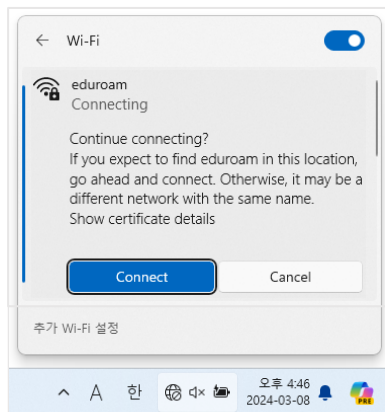

- 4 Connected

C. macOS

- 1 Click the Wi-Fi icon in the top right
- Click **eduroam** SSID

- 2 Enter account information
- ID : **Yonsei Portal ID@yonsei.ac.kr**
- Password : Yonsei Portal password

- 3 Verify Certificate Check
- Click **Continue**

- 4 Connected

D. After Windows 8.1 Version

- 1 Click the Wi-Fi icon in the bottom right
- Click **eduroam** SSID

- 2 Enter account information
- ID : **Yonsei Portal ID@yonsei.ac.kr**
 - Password : Yonsei Portal password