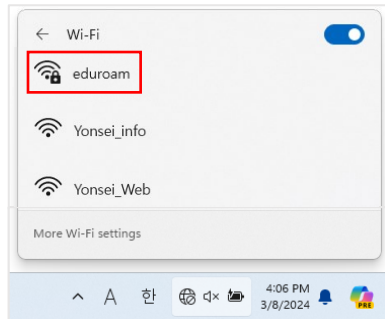

- Tab **Connect**

- 4 Connected

B. IOS

- 1 Settings -> Wi-Fi
- Tab **eduroam** SSID

- 2 Enter account information
- ID : **Yonsei Portal ID@yonsei.ac.kr**
- Password : Yonsei Portal password

- 3 Verify the Certificate
- Tab **Trust**

- 4 Connected

C. macOS

- 1 Click the Wi-Fi icon in the top right
- Click **eduroam** SSID

- 2 Enter account information
- ID : **Yonsei Portal ID@yonsei.ac.kr**
- Password : Yonsei Portal password

- 3 Verify Certificate Check
- Click **Continue**

- 4 Connected

D. After Windows 8.1 Version

- 1 Click the Wi-Fi icon in the bottom right
- Click **eduroam** SSID

- 2 Enter account information
- ID : **Yonsei Portal ID@yonsei.ac.kr**
 - Password : Yonsei Portal password