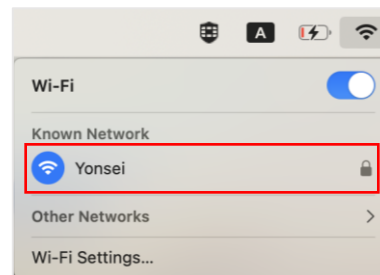

- Tab **Connect**

- 4 Connected

B. IOS

- 1 Settings -> Wi-Fi
- Tab **eduroam** SSID

- 2 Enter account information
- ID : **Yonsei Portal ID@yonsei.ac.kr**
- Password : Yonsei Portal password

- 3 Verify the Certificate
- Tab **Trust**

- 4 Connected

C. macOS

- 1 Click the Wi-Fi icon in the top right
- Click **eduroam** SSID

- 2 Enter account information
- ID : **Yonsei Portal ID@yonsei.ac.kr**
- Password : Yonsei Portal password

- 3 Verify Certificate Check
- Click **Continue**

- 4 Connected

D. After Windows 8.1 Version

- 1 Click the Wi-Fi icon in the bottom right
- Click **eduroam** SSID

- 2 Enter account information
- ID : **Yonsei Portal ID@yonsei.ac.kr**
 - Password : Yonsei Portal password