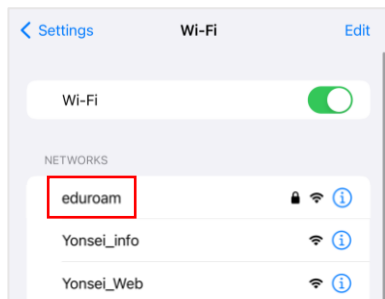

연세대학교
YONSEI UNIVERSITY

eduroam SSID

Wireless Connection Manual

- A. Android
- B. IOS
- C. macOS
- D. After Windows 8.1 Version
- E. Install Agent in Windows 7,8
- F. Use Agent in Windows 7,8

A. Android

- 1 Setting -> Connection -> Wi-Fi
- Tab **eduroam** SSID

- Tab **Connect**

- 4 Connected

B. IOS

- 1 Settings -> Wi-Fi
- Tab **eduroam** SSID

- 2 Enter account information
- ID : **Yonsei Portal ID@yonsei.ac.kr**
- Password : Yonsei Portal password

- 3 Verify the Certificate
- Tab **Trust**