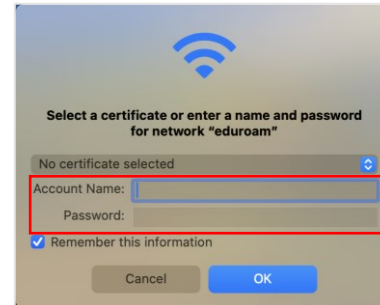

- 2 Enter account information
- ID : **Yonsei Portal ID@yonsei.ac.kr**
- Password : **Yonsei Portalpassword**
- CA Certificate -> **Don't validate**

- Tab **View more**

- 3 Change the EAP method
- Change to **TTLS**

- Tab **Connect**

- 4 Connected

B. IOS

- 1 Settings -> Wi-Fi
- Tab **eduroam** SSID

- 2 Enter account information
- ID : **Yonsei Portal ID@yonsei.ac.kr**
- Password : Yonsei Portal password

- 3 Verify the Certificate
- Tab **Trust**

- 4 Connected

C. macOS

- 1 Click the Wi-Fi icon in the top right
- Click **eduroam** SSID

- 2 Enter account information
- ID : **Yonsei Portal ID@yonsei.ac.kr**
- Password : Yonsei Portal password

- 3 Verify Certificate Check
- Click **Continue**